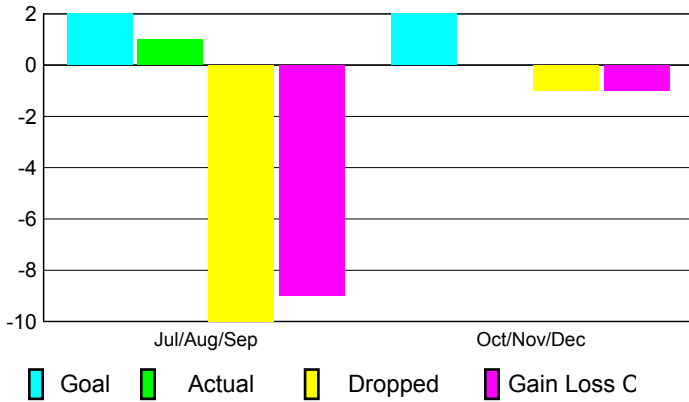

2010-2011 GMT Reports for District (or Undistricted) **District 305 N2**

GMT: NARESH KUMAR AGGARWAL

Location: PAKISTAN

GMT CA: 6

CLUBS

**Club Results
2010-2011**

**Clubs
2009-2010**

Month	New Club Goal	Actual New Clubs	Actual Dropped Clubs	Gain/Loss of Clubs	Gain/Loss of Clubs
Jul/Aug/Sep	2	1	-10	-9	-1
Oct/Nov/Dec	2	0	-1	-1	2
Totals	4	1	-11	-10	1

Club Results 2010-2011

Goal, New, Dropped, Gain/Loss

Comparison of Club Gain/Loss

Current Year Compared to the Previous Year

YTD Status Quo Clubs 2010-2011

Status Quo Clubs Compared to Status Quo Members

MEMBERSHIP