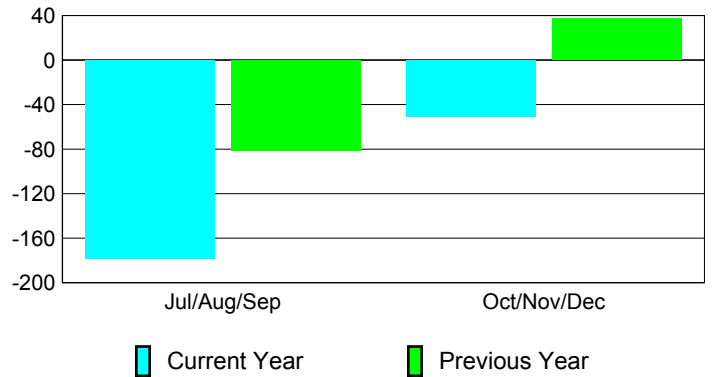

Comparison of Membership Gain/Loss

Current Year Compared to the Previous Year