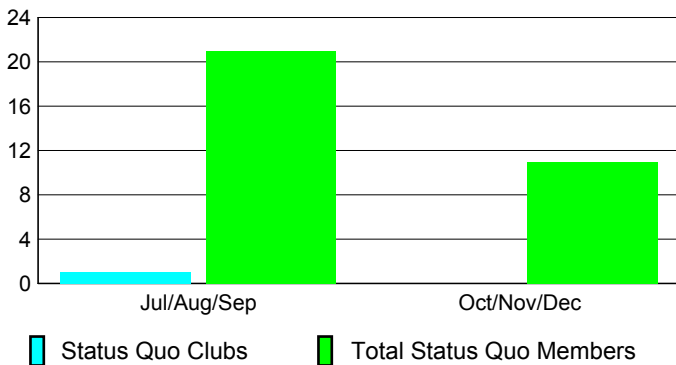

Club Results 2010-2011

Goal, New, Dropped, Gain/Loss

Comparison of Club Gain/Loss

Current Year Compared to the Previous Year

YTD Status Quo Clubs 2010-2011

Status Quo Clubs Compared to Status Quo Members

MEMBERSHIP

**Membership Results
2010-2011**

**Membership
2009-2010**

Month	Net Memb Goal	Actual New Memb	Actual Dropped Memb	Gain/Loss of Memb	Gain/Loss of Memb
Jul/Aug/Sep	50	50	-228	-178	-81
Oct/Nov/Dec	80	79	-130	-51	37
Totals	130	129	-358	-229	-44