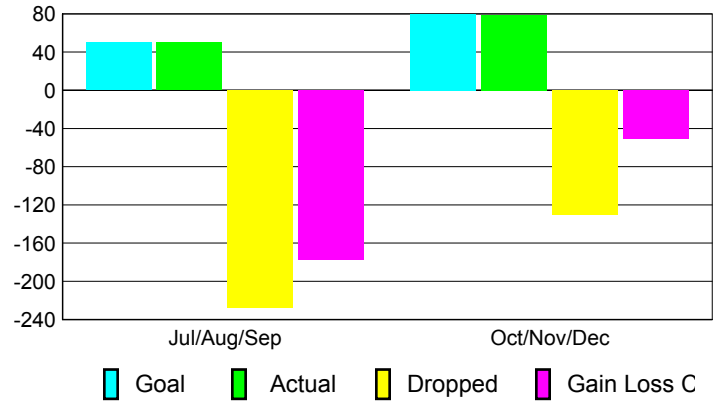

Membership Results 2010-2011

Goal, New, Dropped, Gain/Loss