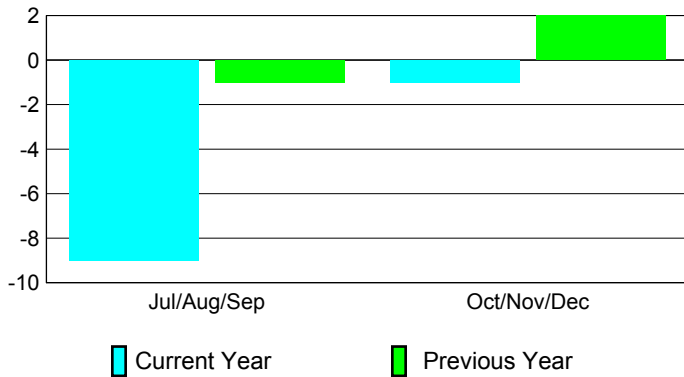

2010-2011 GMT Reports for District (or Undistricted) **District 305 N2**

GMT: NARESH KUMAR AGGARWAL

Location: PAKISTAN

GMT CA: 6

CLUBS

**Club Results
2010-2011**

**Clubs
2009-2010**

Month	New Club Goal	Actual New Clubs	Actual Dropped Clubs	Gain/Loss of Clubs	Gain/Loss of Clubs
Jul/Aug/Sep	2	1	-10	-9	-1
Oct/Nov/Dec	2	0	-1	-1	2
Totals	4	1	-11	-10	1

Club Results 2010-2011

Goal, New, Dropped, Gain/Loss

Comparison of Club Gain/Loss

Current Year Compared to the Previous Year

YTD Status Quo Clubs 2010-2011

Status Quo Clubs Compared to Status Quo Members

MEMBERSHIP